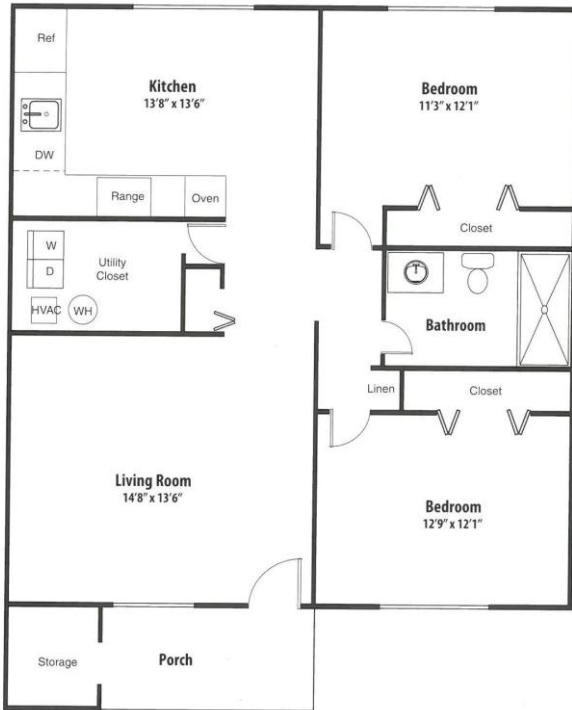

## FLOOR PLANS

### INDEPENDENT LIVING - Country Club Apartments

1051 and 1057 Units  
Lower Unit Layout  
2 BR, 1 Bath, Front Porch  
950 sq. ft.

1051 and 1057 Units  
Upper Unit Layout  
2 BR, 1 Bath, Deck  
950 sq. ft.

1025 Units  
2 BR, 1 Bath, Porch and Patio  
1023 sq. ft.

**Included in rent:**  
 Water and Sewer  
 Basic Cable TV  
 Individual washer and dryers  
 Transportation and Activities  
 Emergency Pendant/Call Cord