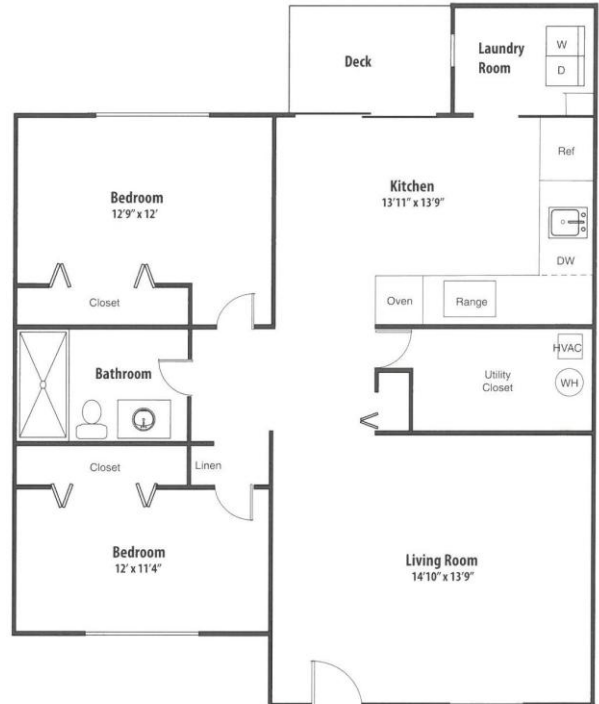

# HERMITAGE IN ROANOKE

## FLOOR PLANS

### INDEPENDENT LIVING - Country Club Apartments

1051 and 1057 Units  
Lower Unit Layout  
2 BR, 1 Bath, Front Porch  
950 sq. ft.

1051 and 1057 Units  
Upper Unit Layout  
2 BR, 1 Bath, Deck  
950 sq. ft.

1025 Units  
2 BR, 1 Bath, Porch and Patio  
1023 sq. ft.

**Included in rent:**  
 Water and Sewer  
 Basic Cable TV  
 Individual washer and dryers  
 Transportation and Activities  
 Emergency Pendant/Call Cord