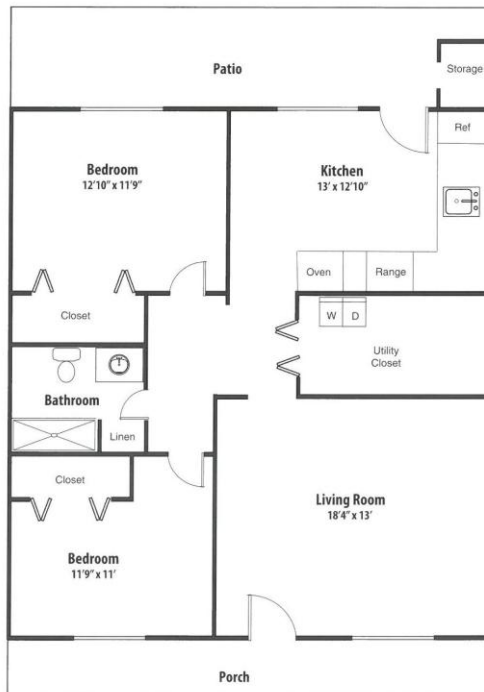

## FLOOR PLANS

### INDEPENDENT LIVING - Country Club Apartments

1051 and 1057 Units  
Lower Unit Layout  
2 BR, 1 Bath, Front Porch  
950 sq. ft.

1051 and 1057 Units  
Upper Unit Layout  
2 BR, 1 Bath, Deck  
950 sq. ft.

1025 Units  
2 BR, 1 Bath, Porch and Patio  
1023 sq. ft.

**Included in rent:**  
 Water and Sewer  
 Basic Cable TV  
 Individual washer and dryers  
 Transportation and Activities  
 Emergency Pendant/Call Cord